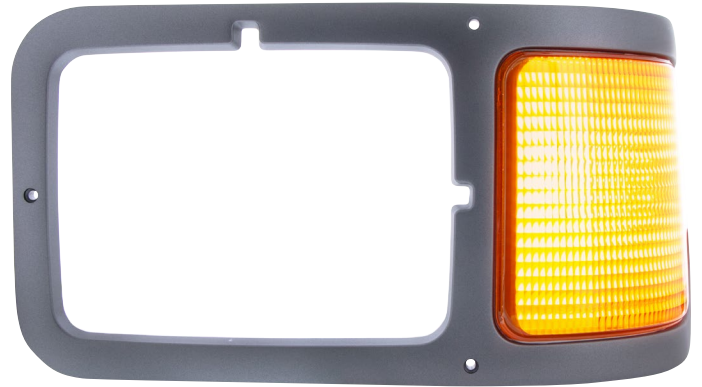

Chrome Thread-On Shift Knob & Adapter For Eaton Fuller Style 9/10 Shifter

- High quality die-cast aluminum with triple chrome plating
- Features chrome 1/2"-13 thread-on adapter base for use on Eaton Fuller 9/10 shifter valve
- Includes inner base mounting screws
- Dress up your truck with show winning shine

Thread-On

70820	Chrome - 1 Pc. / Card
70821	Chrome Skull - 1 Pc. / Card
70822	Chrome Ace of Spades - 1 Pc. / Card
70823	Chrome Eagle - 1 Pc. / Card
70824	With USA Flag Top Sticker - 1 Pc. / Card
70825	With Texas Flag Top Sticker - 1 Pc. / Card
70826	With Mexico Flag Top Sticker - 1 Pc. / Card
70827	Chrome Skull Biker - 1 Pc. / Card

70827

ExacFit
OE Style Headlight Bezel

Gray Plastic Headlight Bezel With Parking Light For 2000-2015 Ford F-650/F-750

- Injection molded ABS with amber polycarbonate parking light lens
- Clear 3157 bulb included with OE style plug and OE style reflective lens pattern
- Made to exact shape and size with mounting holes as original for easy replacement
- OEM #F6HZ-13201-AAE

31982 **Driver** - 1 Pc. / Box

31983 **Passenger** - 1 Pc. / Box

1/2"-13 Thread-On Shift Knob Chrome Mounting Adapter For Eaton Fuller Style 9/10 Shifter

- Beautiful high quality chrome plated finish with triple chrome plating process
- High quality machined 1/2"-13 male threads
- For use with any same thread size United Pacific thread-on shift knobs
- Includes inner base mounting screws